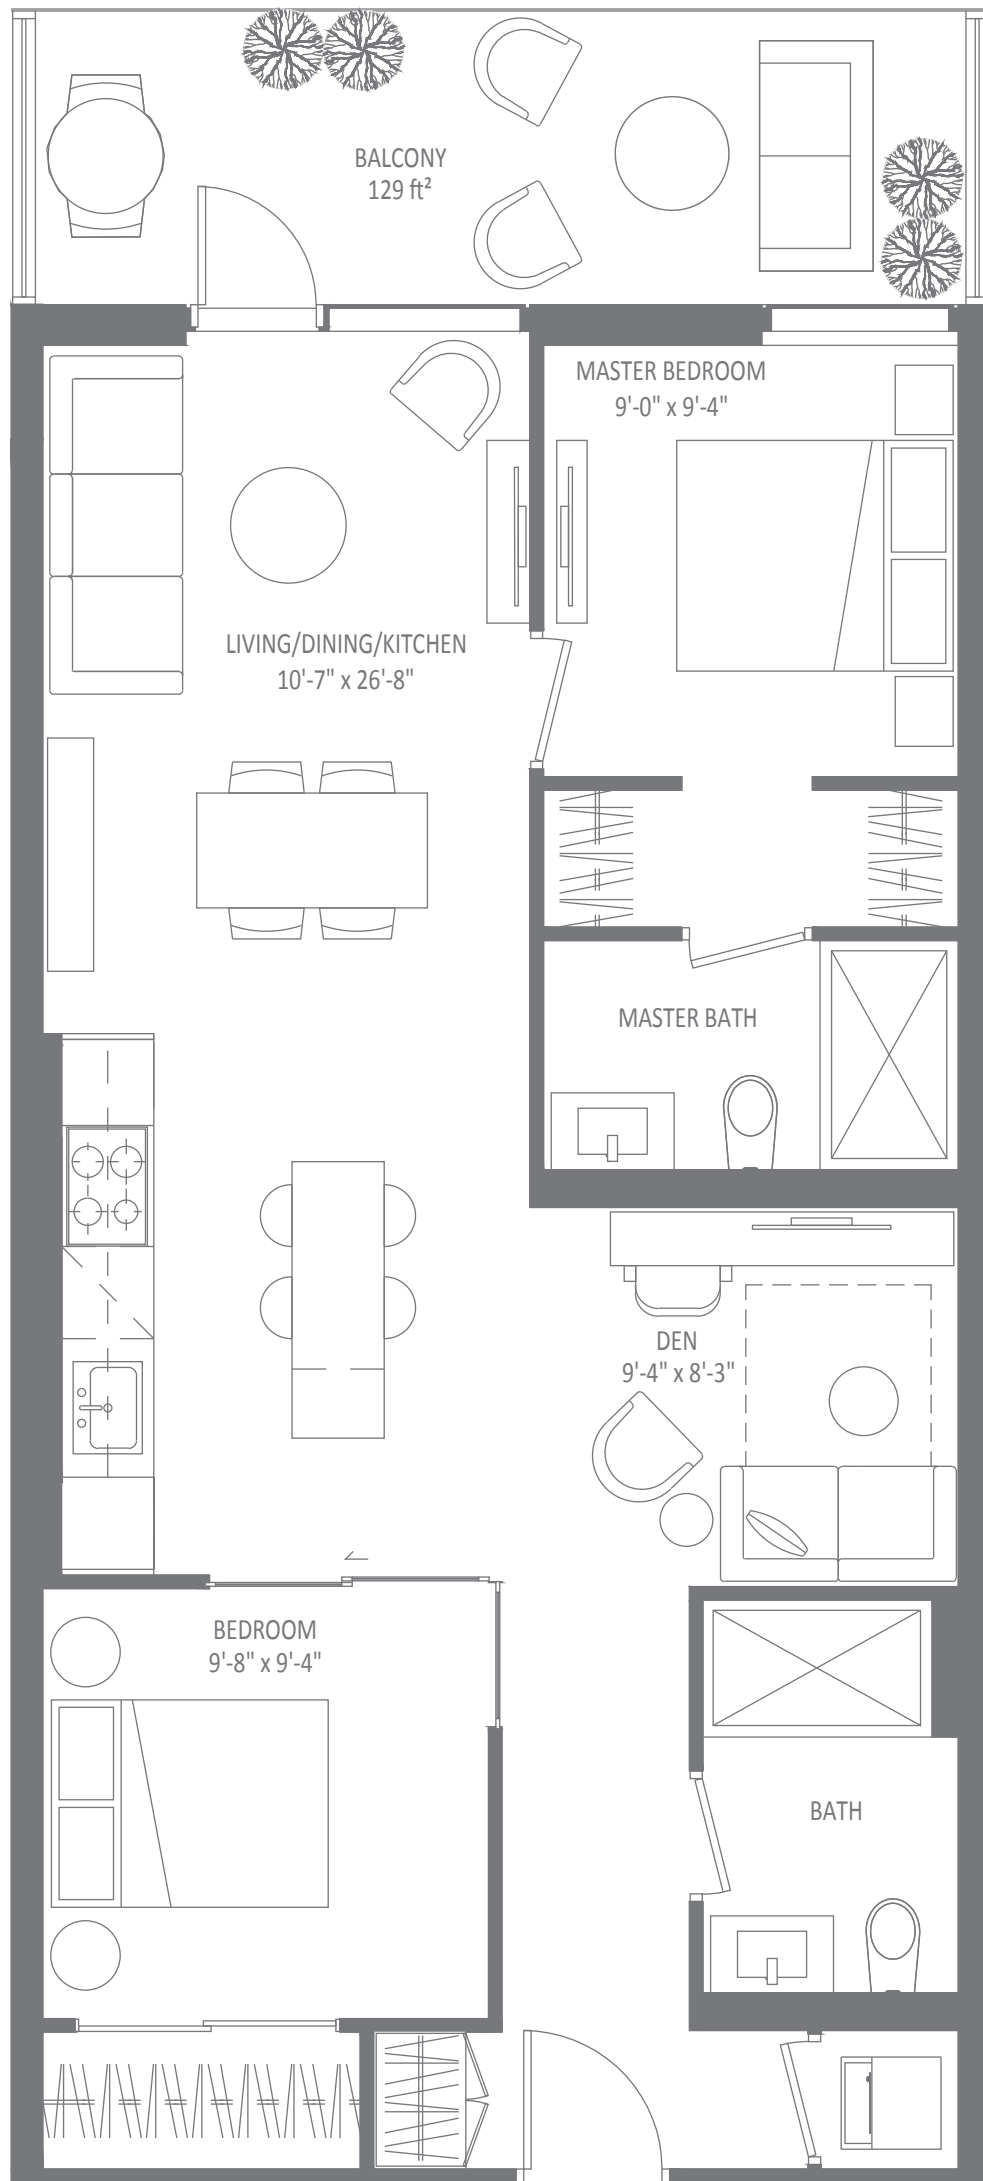

# No. 210

843 SQ FT - 2 BEDROOM + DEN

▲ SOUTH FACING

THE BENVENUTO GROUP